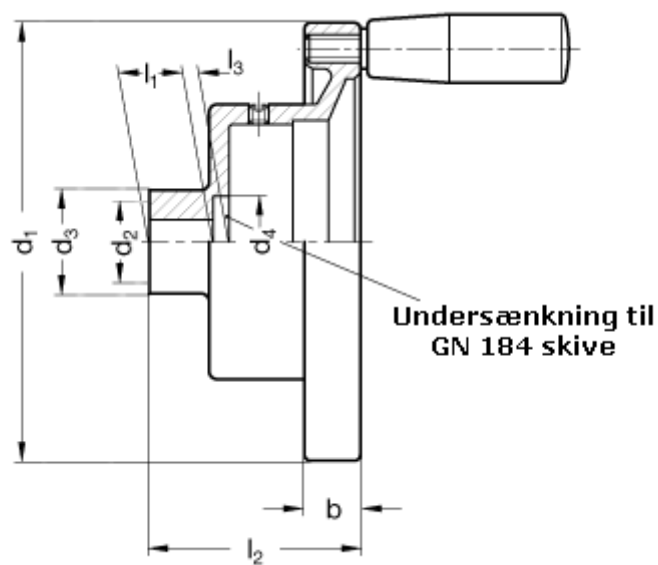

Article number: 20589332

Description: E+G Disc handwheel
GN 323.8-200-K18-R

Measures

$b = 20,5$	$l_4 = 18$
$d_1 = 200$	
$d_2 = 18$	
$d_3 = 42$	
$d_4 = 33$	
$l_1 = 24$	
$l_2 = 75$	
$l_3 = 4,5$	